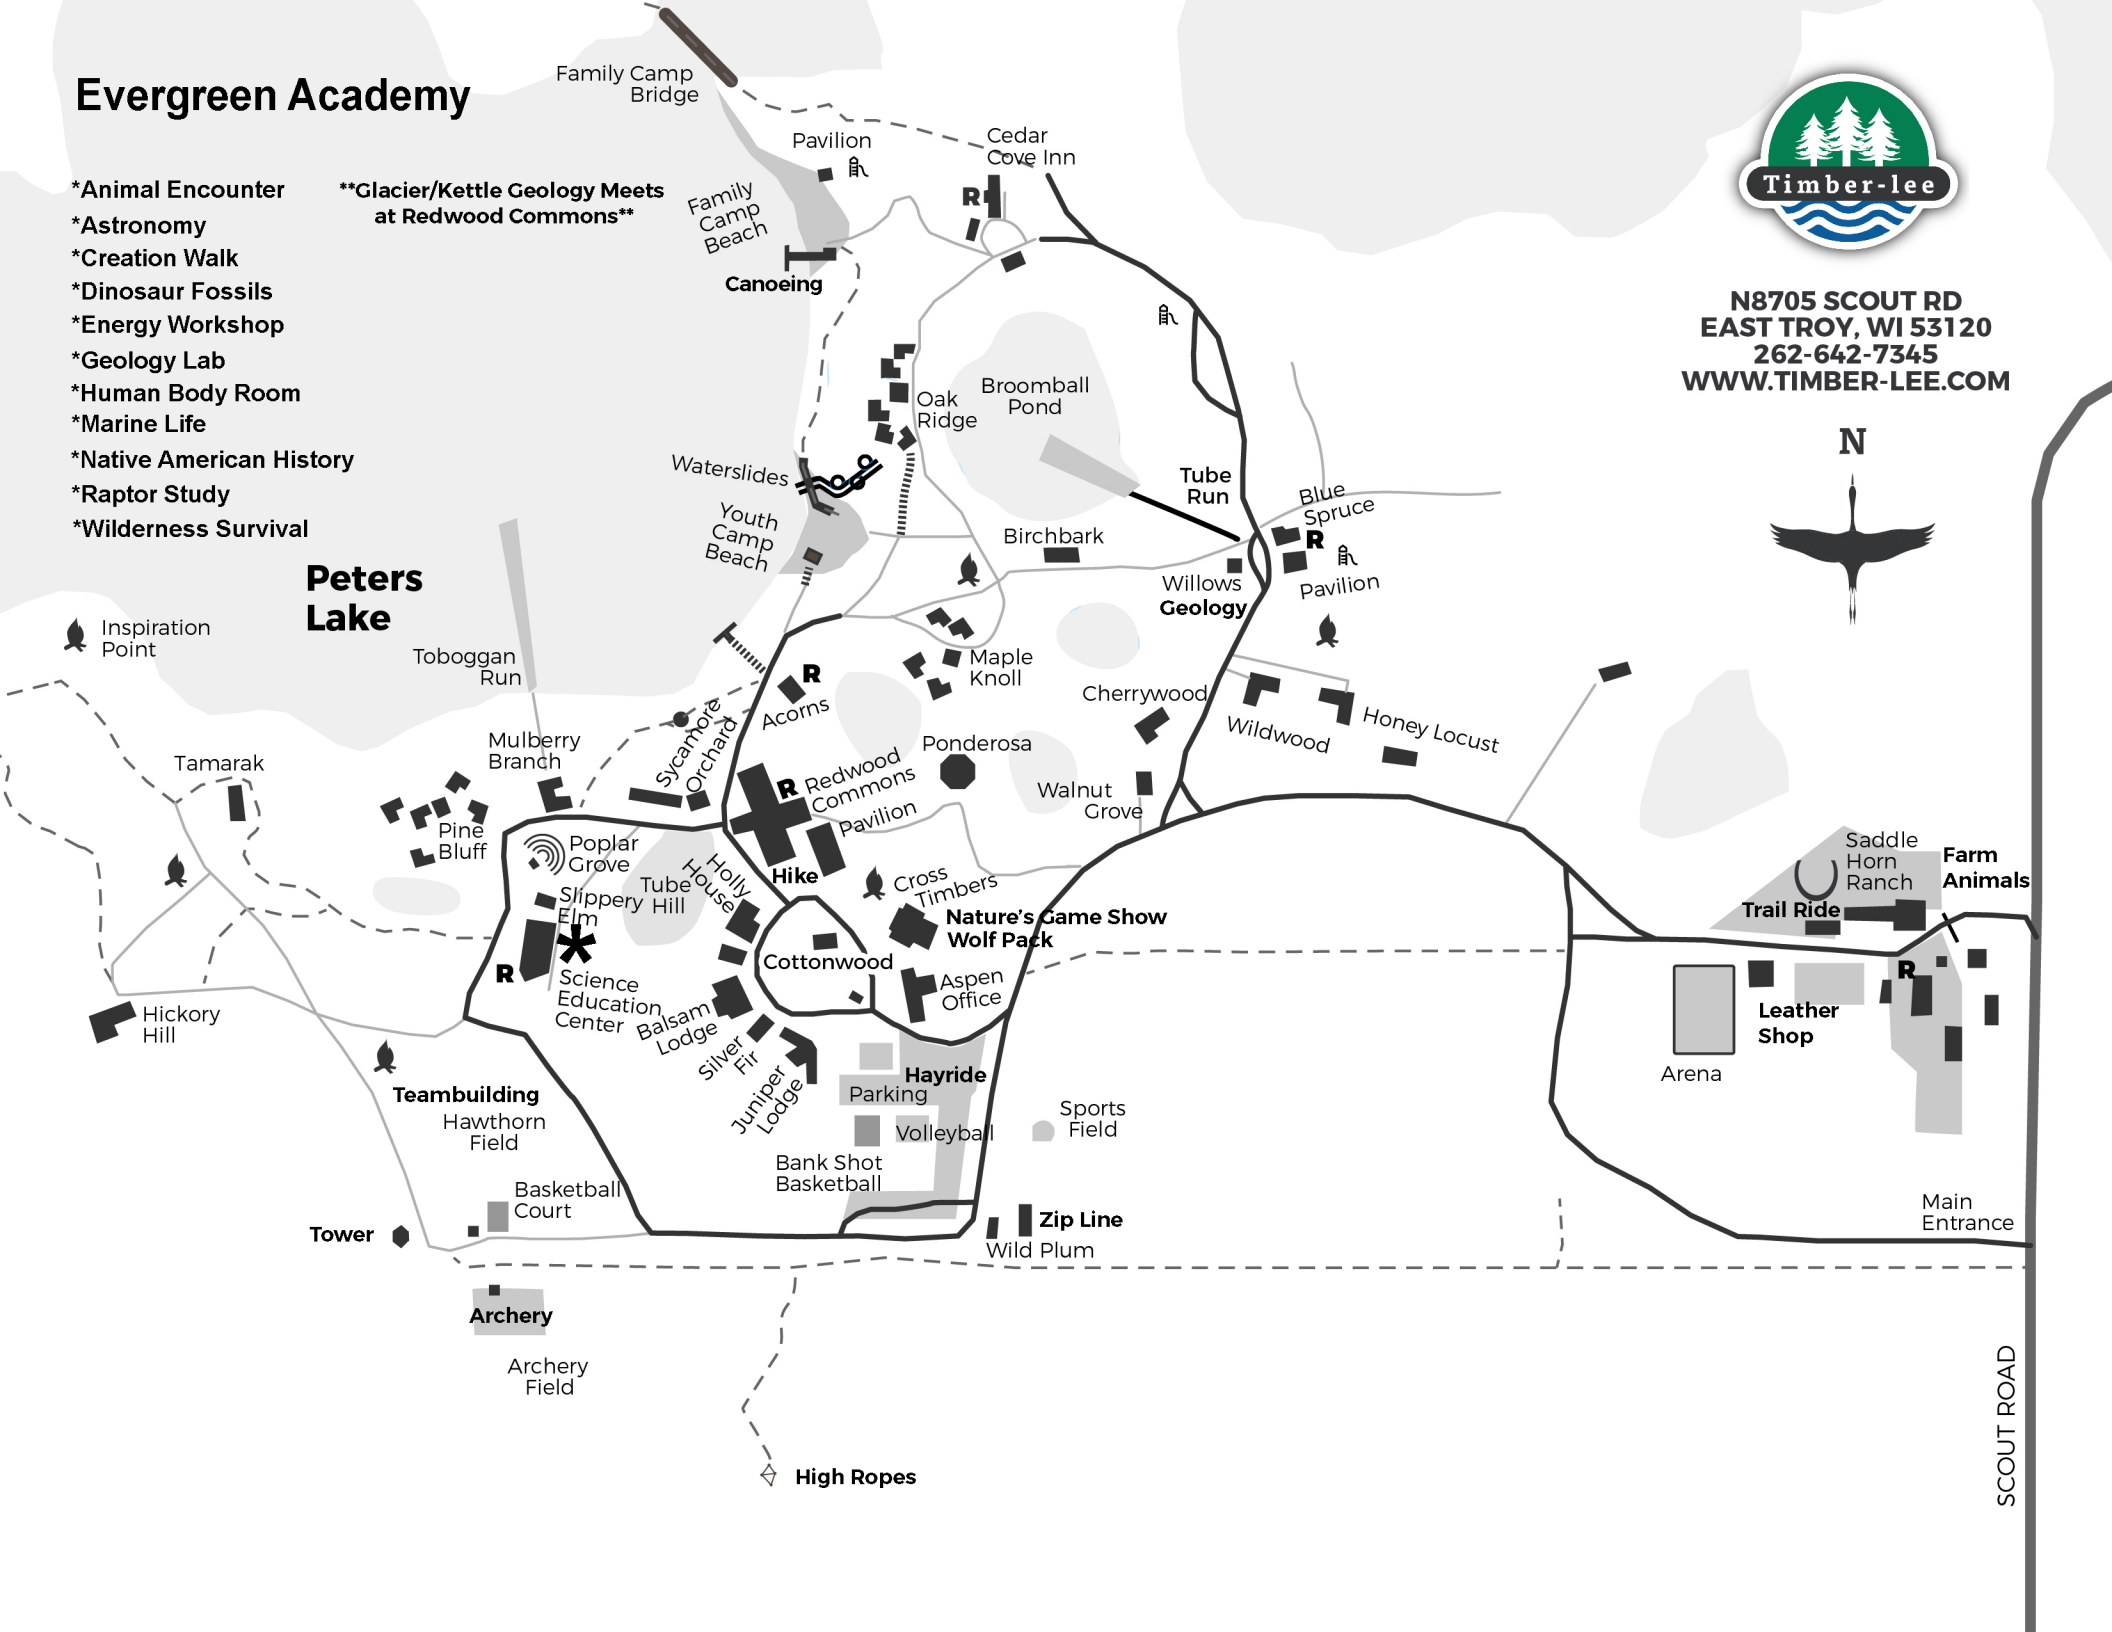

# Evergreen Academy

- \*Animal Encounter
- \*Astronomy
- \*Creation Walk
- \*Dinosaur Fossils
- \*Energy Workshop
- \*Geology Lab
- \*Human Body Room
- \*Marine Life
- \*Native American History
- \*Raptor Study
- \*Wilderness Survival

## Peters Lake

## Nature's Game Show Wolf Pack

## Farm Animals

High Ropes

SCOUT ROAD